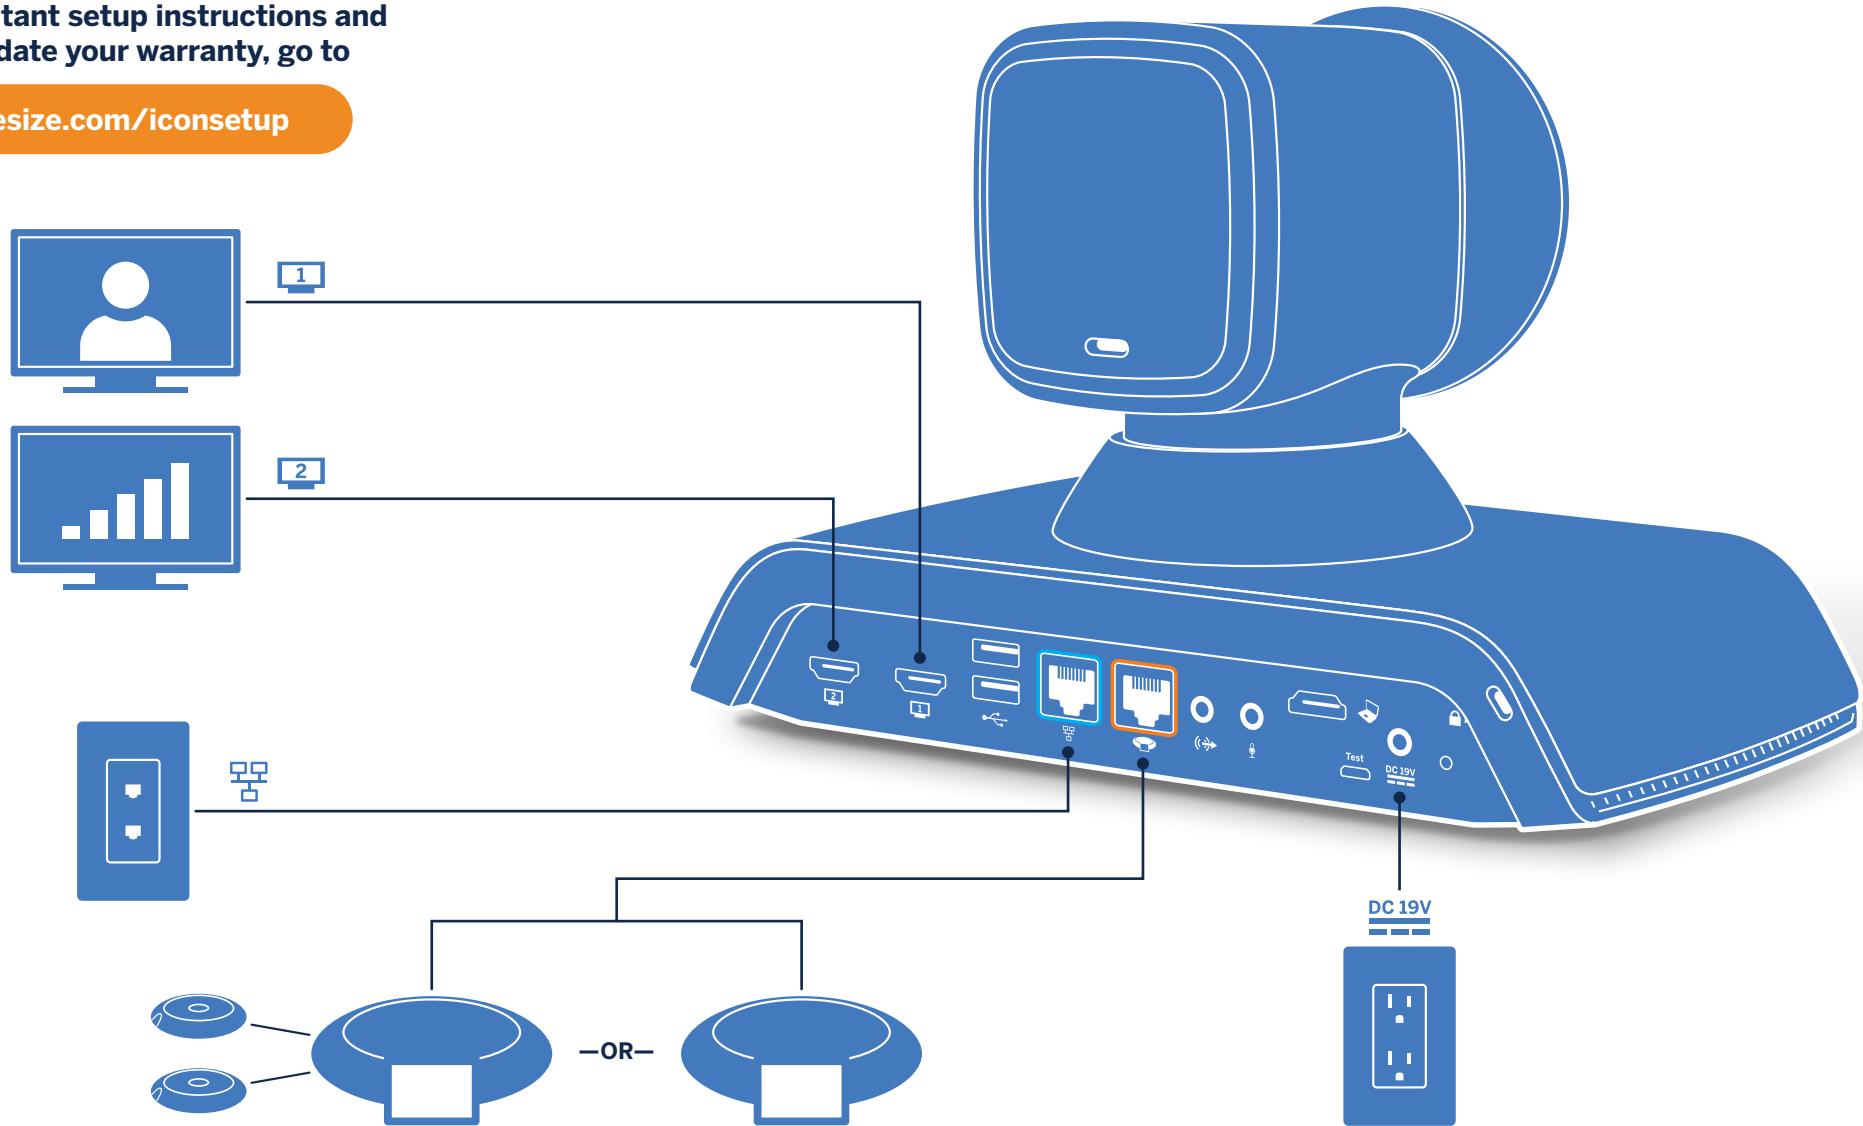

QUICK REFERENCE CARD

Welcome to Lifesize® Icon 700™

ATTENTION!
For important setup instructions and
to validate your warranty, go to

lifesize.com/iconsetup

HEADQUARTERS

Austin, Texas, USA +1512 347 9300
Toll Free US +1 877 543 3749