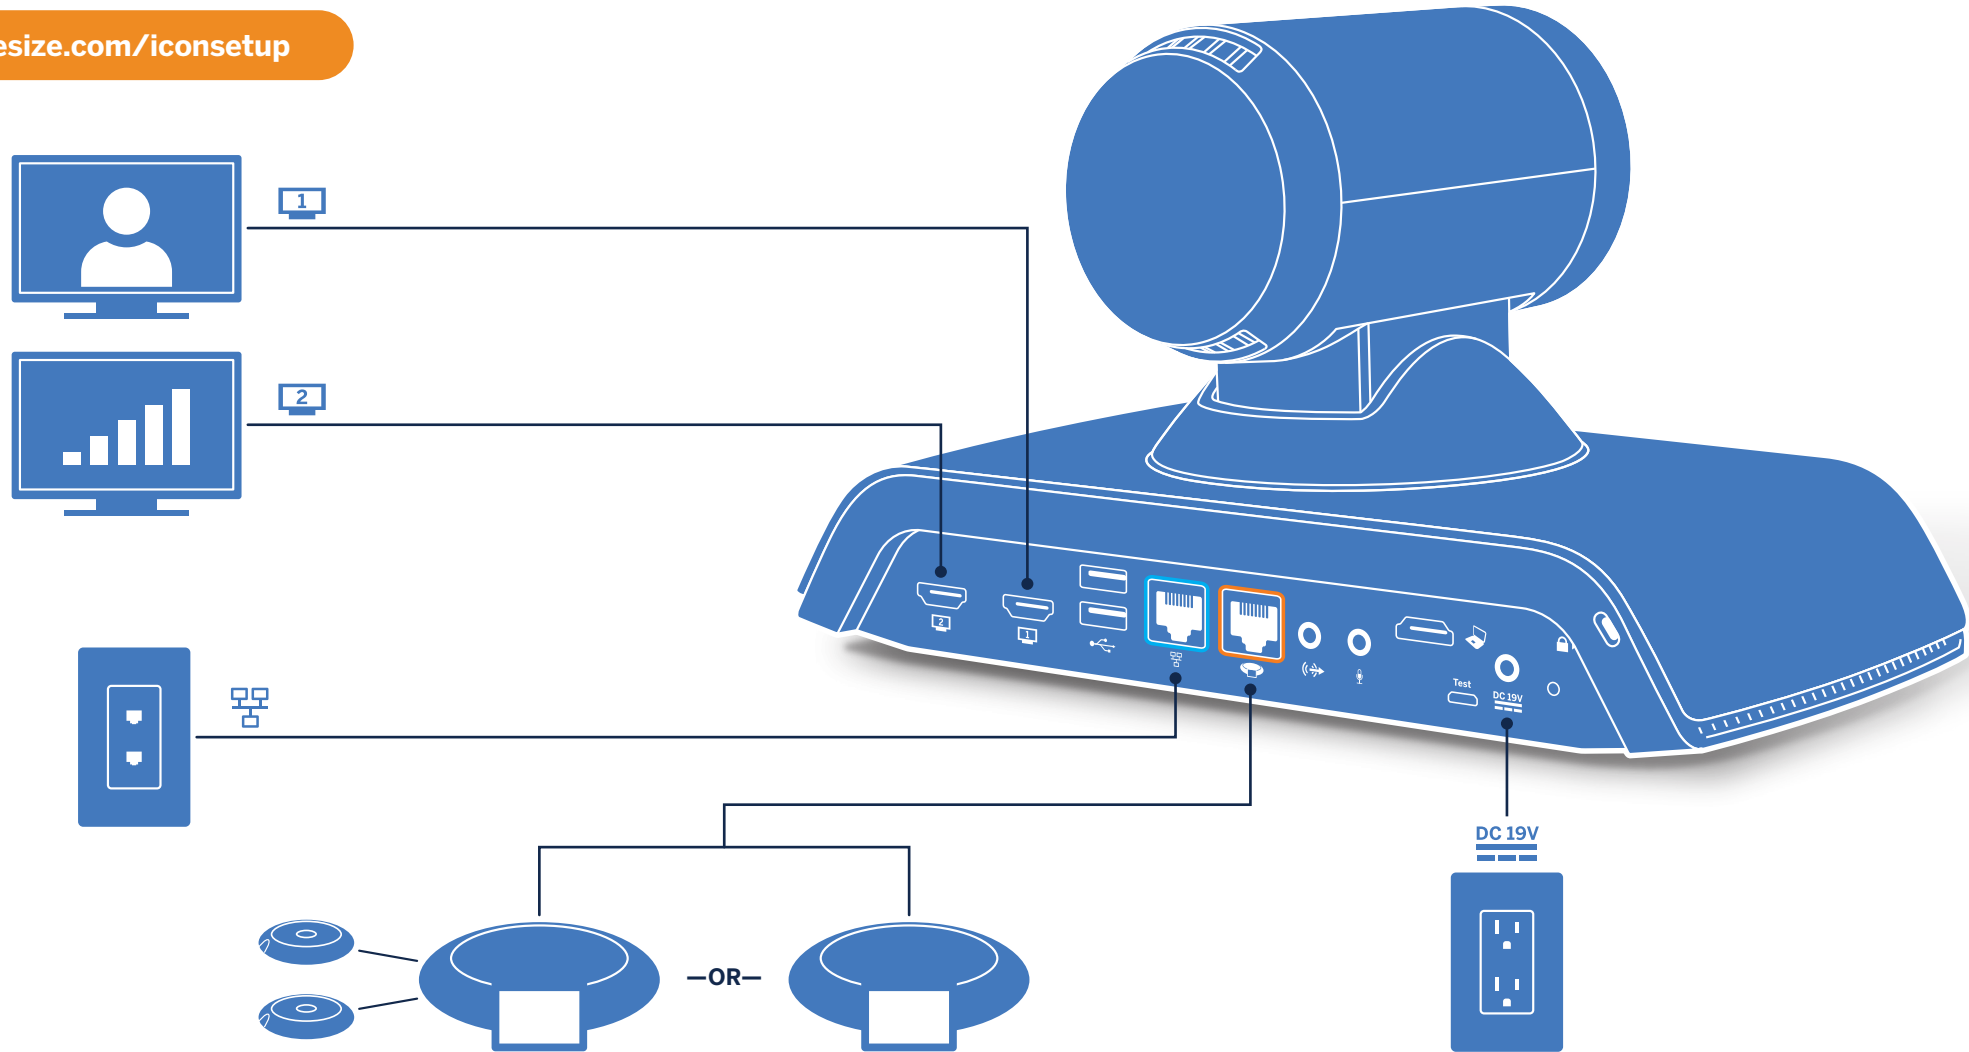

# Welcome to Lifesize® Icon 500™

**ATTENTION!**

For important setup instructions and to validate your warranty, go to

[lifesize.com/iconsetup](https://lifesize.com/iconsetup)

**HEADQUARTERS**

Austin, Texas, USA +1512 347 9300  
Toll Free US +1877 543 3749